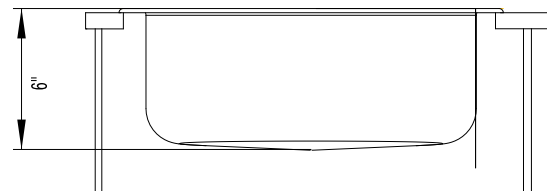

PRODUCT SPECIFICATION

Drop-in sink to be bar sink design, 15" in diameter. Sink to be made from 18 gauge, 304 series stainless steel, with 18/10 chrome/nickel content. Sink to be Blanco (choose one)

- Model 500-313-BR
- Model 500-313-SF
- Model 500-313-PS

with bowl depth of 6".

- P.V.D. Brass 500-313-BR
- Stainless Steel • Satin Finish 500-313-SF
- Stainless Steel • Polished Finish 500-313-PS

MODEL 500-313

NOMINAL DIMENSIONS

MODEL	OVERALL	CUTOUT SIZE	BOWL DEPTH	DRAIN DIAMETER
500-313	15 diameter circle	13-1/2 diameter circle	6	3-1/2